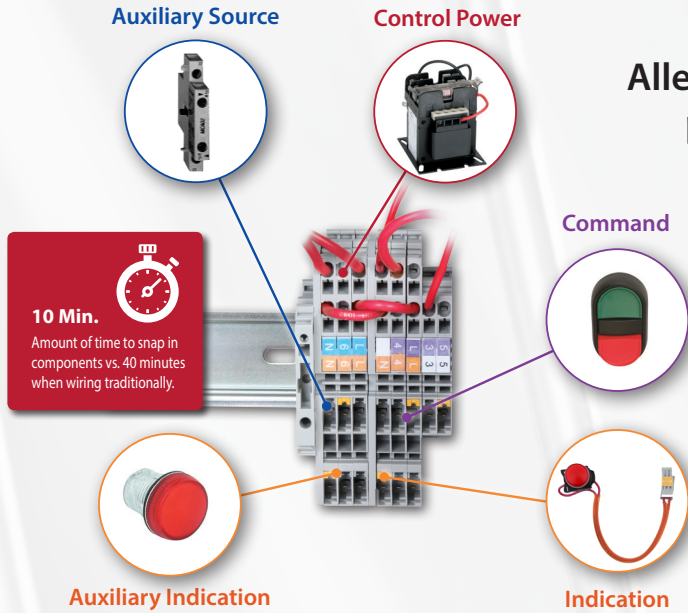

Enclosed Starters with Snap-Together Wiring

Allen-Bradley® enclosed starters now feature patented snap-together terminations for quick and secure component wiring.

Ideal for...

- When you need your starter quickly
- Reducing wiring errors
- When you need to assemble or repair on site