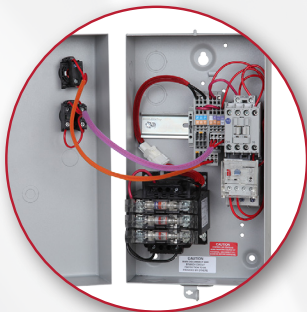

IEC Starters