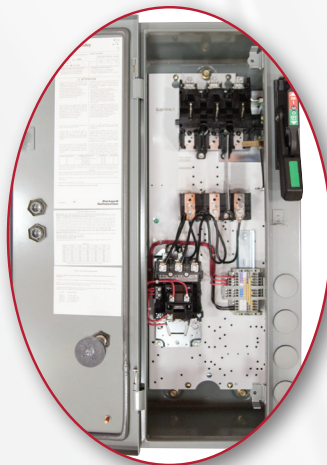

NEMA Starters

Enclosed Starters Wiring Made Easy

Find out more about our full line of Allen-Bradley® enclosed starters at: www.rockwellautomation.com

LISTEN.
THINK.
SOLVE.®

**Rockwell
Automation**