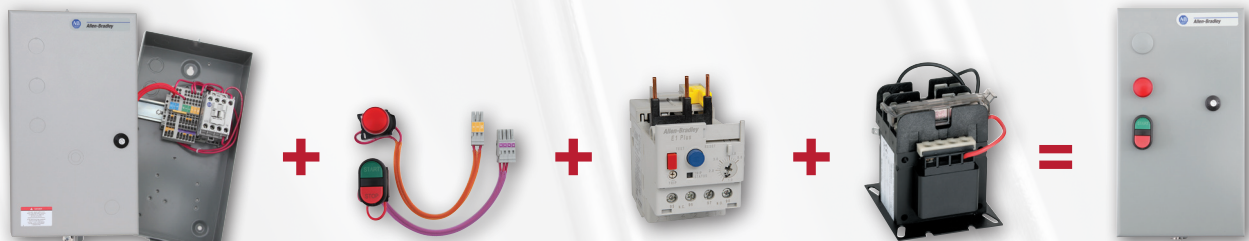

Enclosed Starters with Snap-Together Wiring

Allen-Bradley® enclosed starters now feature patented snap-together terminations for quick and secure component wiring.

Ideal for...

- When you need your starter quickly
- Reducing wiring errors
- When you need to assemble or repair on site

IEC Starters

NEMA Starters

Enclosed Starters Wiring Made Easy

Find out more about our full line of Allen-Bradley® enclosed starters at: www.rockwellautomation.com

LISTEN.
THINK.
SOLVE.®

**Rockwell
Automation**