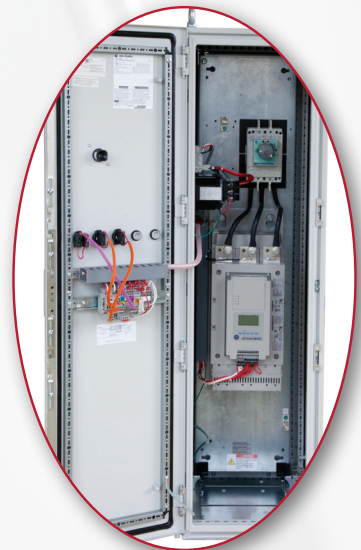

NEMA Starters

Enclosed Starters Wiring Made Easy

Find out more about our full line of Allen-Bradley® enclosed starters at: www.rockwellautomation.com

LISTEN.
THINK.
SOLVE.®

**Rockwell
Automation**