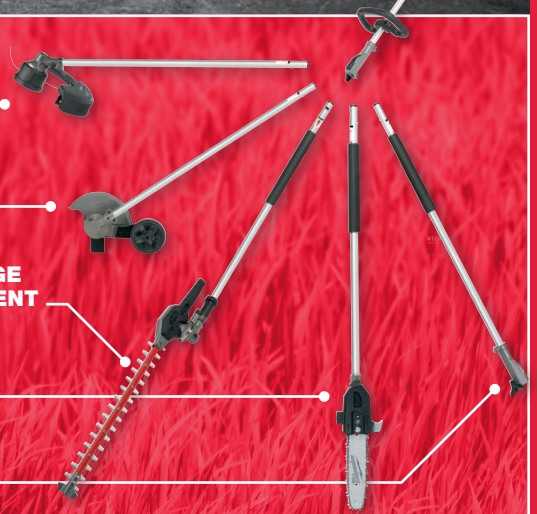

48-22-4082

**REINFORCED
HOOK &
PEDDLE**

**30°, 45° & 60°
NOTCHES**

M18 FUEL™ QUIK-LOK™ SYSTEM

MULTIPLE ATTACHMENTS POWERED BY A SINGLE POWER HEAD

**POWER
TO CUT
HARD WOODS**

**UP TO
1 HOUR
PER CHARGE**

**POWER
TO CLEAR
THICK BRUSH**

**FULL
THROTTLE
IN UNDER
1 SECOND**

**STRING TRIMMER
ATTACHMENT**

49-16-2717

**EDGER
ATTACHMENT**

49-16-2718

**ARTICULATING HEDGE
TRIMMER ATTACHMENT**

49-16-2719

**10" POLE SAW
ATTACHMENT**

49-16-2720

**3' ATTACHMENT
EXTENSION**

49-16-2721

**M18 FUEL™ String
Trimmer w/ QUIK-LOK™**

2825-21ST

M18 BRUSHLESS THREADED ROD CUTTER

2872-20

**ONE-HANDED CENTER
GRIP DESIGN.**

**BURR-FREE CUTS.
NO CHIPS, NO SPARKS.**