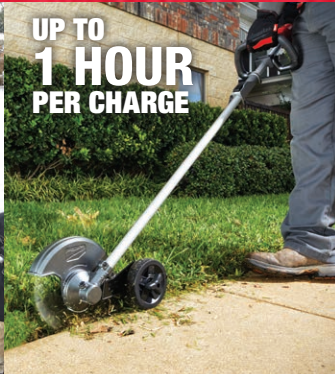

48-22-4082

**REINFORCED
HOOK &
PEDDLE**

**30°, 45° & 60°
NOTCHES**

M18 FUEL™ QUIK-LOK™ SYSTEM

MULTIPLE ATTACHMENTS POWERED BY A SINGLE POWER HEAD

**POWER
TO CUT
HARD WOODS**

**UP TO
1 HOUR
PER CHARGE**

**POWER
TO CLEAR
THICK BRUSH**