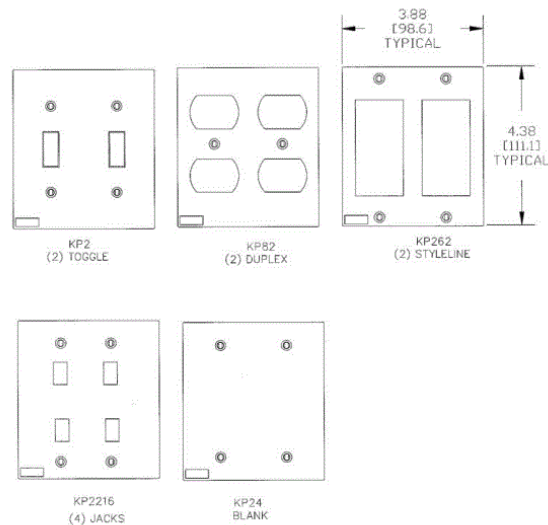

Features

- Matches raceway color
- Modular system for easy configuration
- Works with all Hubbell electrical devices

Ordering Information

Plate Type	Color	UPC Number
2 Gang Duplex	Office White	783585335476

Listings

UL Listed
 Certified to CSA

Specifications

Color/Finish	Office White
Material	Polymer
Gang Size	2-Gang
Construction	Molded

Related Products

1-Gang Box	PDB12D
1-Gang Box	PDB12LP
2 Gang Box	PDB12TGLV
2 Gang Box	PDB12TGD