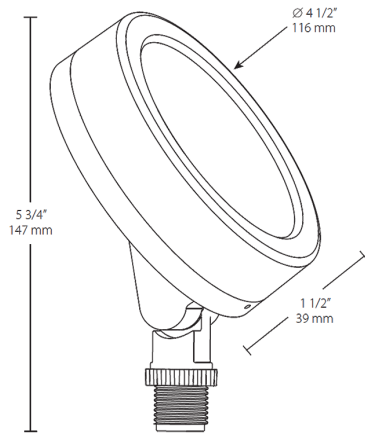

10.9% at 120V

Power Factor:

99% at 120V

Dimensions

Features

- Equivalent to 75W halogen BR30 wide flood
- Wide 6H x 6V distribution
- Diffused lens for smooth, even light distribution
- Very low profile
- Adjustable knuckle
- 60,000-Hour LED lifespan