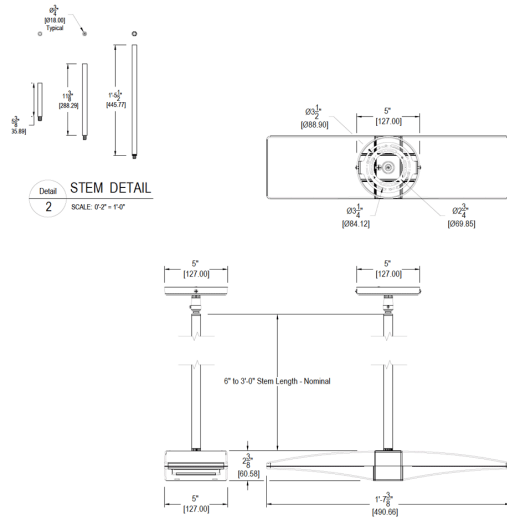

Technical Specifications (continued)

Optical

BUG Rating:
B1 U0 G0

Dimensions

Features

- Die cast aluminum lens frame with tempered glass and double gasketing
- Fully Shielded, Full Cutoff Optics
- LED Light Engine life delivers 70% of rated lumens at 100,000-hours
- 5-Year, No-Compromise Warranty