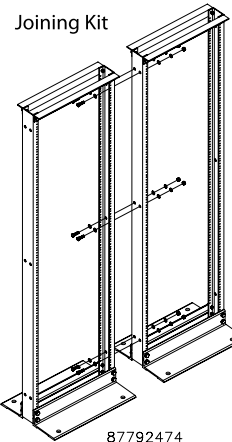

4-POST OPEN FRAME RACK FRONT-TO-BACK CABLE MANAGER

Cable Manager provides holes for mounting D-Rings and Spools to facilitate routing and managing cable in a 4-Post Open Frame Rack. Mounts to rack uprights. Made of steel with RAL 9005 black polyester paint finish. Includes six large D-Rings.

BULLETIN: DOFRY

Catalog Number	Height mm/in.	Width mm/in.	Adjusts to Fit 4-Post Depth	Pkg. Qty.
E4FBCM	74 2.90	22 .85	750-1050	1

87799410

JOINING KIT

Hardware kit to join two open-frame racks. Made of steel with plated finish.

BULLETIN: DOFRY

Catalog Number	Description
EJ2DR	Joining Kit, Side-to-Side

87792474

MOBILE BASE FOR OPEN FRAME RACKS

Models for 19-in. 2- and 4-Post Open Frame Racks. Includes four non-locking casters. Will also accept standard levelers. Order catalog number PMBLM12 separately. The rack mounts on the base to provide greater stability with mobility. Made of steel with RAL 9005 black polyester powder paint finish. Mounting hardware included.

Adapts 23-in. open frame rack to accept 19-in. equipment. Offset provides flush mounting surface. Steel with plated finish. Furnished in pairs.

BULLETIN: DACCY

Catalog Number	Rack Units
ERB1U2319	1
ERB3U2319	3
ERB5U2319	5