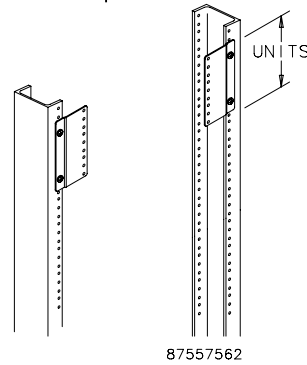

PANEL ADAPTER

Adapts 23-in. open frame rack to accept 19-in. equipment. Offset provides flush mounting surface. Steel with plated finish. Furnished in pairs.

BULLETIN: DACCY

Catalog Number	Rack Units
ERB1U2319	1
ERB3U2319	3
ERB5U2319	5

Panel Adapter