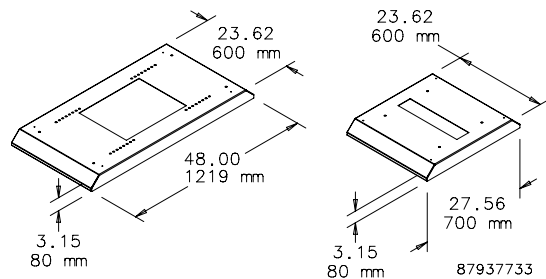

BULLETIN: DOFRY

Catalog Number	Height mm/in.	Width mm/in.	Adjusts to Fit 4-Post Depth	Pkg. Qty.
E4FBCM	74 2.90	22 .85	750-1050	1

87799410

JOINING KIT

Hardware kit to join two open-frame racks. Made of steel with plated finish.

BULLETIN: DOFRY

Catalog Number	Description
EJ2DR	Joining Kit, Side-to-Side

87792474

MOBILE BASE FOR OPEN FRAME RACKS

Models for 19-in. 2- and 4-Post Open Frame Racks. Includes four non-locking casters. Will also accept standard levelers. Order catalog number PMBLM12 separately. The rack mounts on the base to provide greater stability with mobility. Made of steel with RAL 9005 black polyester powder paint finish. Mounting hardware included.

BULLETIN: DOFRY

Catalog Number	Fits
A19MB600	2-post open-frame racks
A19MB1000	4-post open-frame racks with depth adjustable between 17.7- and 29.5-in. (450- and 750-mm) in 0.98-in. (25-mm) increments

DUST COVER

Adapts 23-in. open frame rack to accept 19-in. equipment. Offset provides flush mounting surface. Steel with plated finish. Furnished in pairs.

BULLETIN: DACCY

Catalog Number	Rack Units
ERB1U2319	1
ERB3U2319	3
ERB5U2319	5