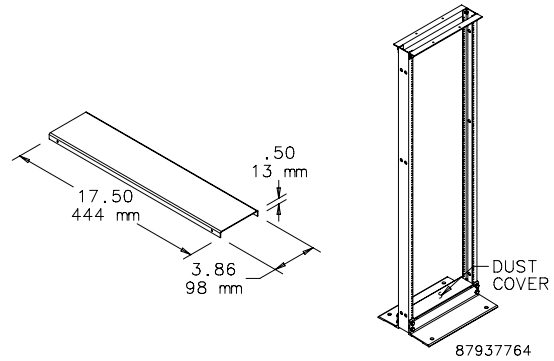

DUST COVER

Provides a finished appearance to the base of a two-post rack. Made of steel with RAL 9005 black polyester powder paint finish.
BULLETIN: DOFRY

Catalog Number	Use with
EDUSTCVR	DataCom 2-post rack