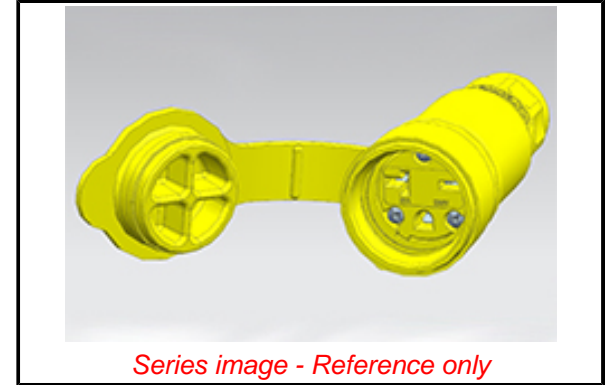

PLEASE CHECK WWW.MOLEX.COM FOR LATEST PART INFORMATION

Part Number: [1301460068](#)
Status: **Active**
Overview: [Watertite Wet-Location Wiring Solutions](#)
Description: Watertite Extreme Connector, 2 Pole/3 Wire, NEMA 6-20, 250V, Cord Grip Body Size F2, Silicone Husk

Documents:

[RoHS Certificate of Compliance (PDF)](#)   [Product Literature (PDF)](#)

Agency Certification

CSA   LR6837
UL   E10176

General

Product Family   Wiring Devices
Series   [130146](#)
IP Rating   IP69K
NEMA Configuration   NEMA 6-20
Overview   [Watertite Wet-Location Wiring Solutions](#)
Product Name   Watertite Extreme
Receptacle Type   Single
Specialty   N/A
Type   Connector
UPC   78678871123

Physical

Cord Grip Body Size   F2 1/2"
Flange   No
Flip Lid   No
Gender   Female
Length   N/A
Locking Blade   No
Net Weight   195.951/g
Poles   2-pole/3-wire

Electrical

Cord Type   N/A
Current - Maximum per Contact   20.0A
GFCI   No
Lighted Connector   No
Voltage - Maximum   250V

Material Info

Engineering Number   15W48

EU ELV

Not Reviewed

EU RoHS

Not Reviewed

REACH SVHC

Not Reviewed

Halogen-Free

Status

Not Reviewed

For more information, please visit [Contact US](#)

China ROHS

Not Reviewed

ELV

Not Reviewed

RoHS Phthalates

Not Reviewed

Search Parts in this Series

[130146 Series](#)