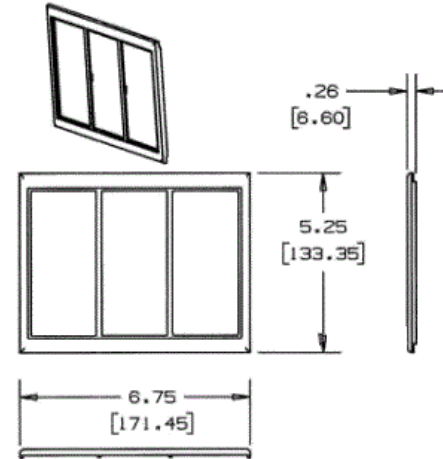

## Ordering Information

Description	Material	UPC Number	Catalog Number
Device Mounting Bracket	Steel	783585218366	HBL6750IV

**Color**  
Ivory

## Specifications

Height	5.25"
Width	6.75"
Length	0.1"