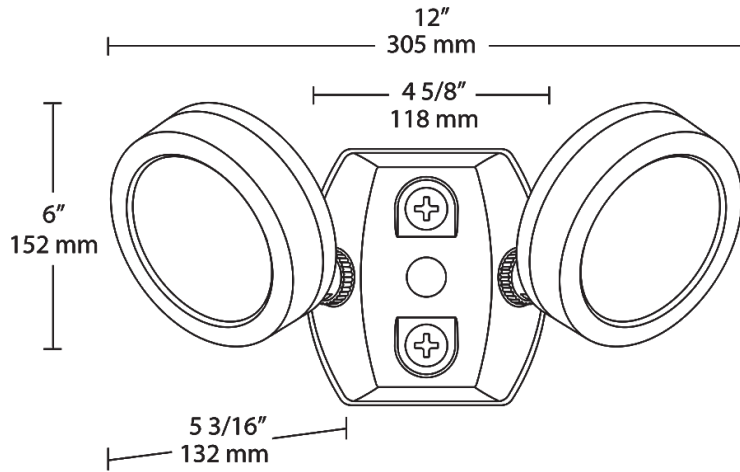

Dimensions

Features

- Equivalent to two 75W halogen BR30 wide floods
- 6H x 6V beam distribution delivers ample light
- Diffused lens for smooth, even light distribution
- Adjustable knuckle
- 60,000-Hour LED lifespan