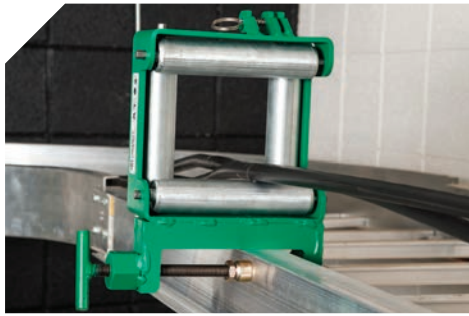

FOR PRODUCT VIDEOS, DEMONSTRATIONS
AND MORE, SCAN THIS QR CODE OR VISIT:

www.youtube.com/GreenleeDEMO

GREENLEE®

A Textron Company

OPTIMIZE YOUR CABLE TRAY PULLS WITH GREENLEE'S COMPLETE SOLUTION

Greenlee's Cable Tray Accessories complement the CTF-200 to maximize the efficiency of your cable tray pulls.

CTR100

ORDERING INFORMATION

CAT. NO.	UPC NO.	DESCRIPTION
CTF-200	03644	Cable Tray Feeder
660QA	02768	Quick Adjust Sheave-Tray
CTR100	02810	Medium Duty Roller
CTR200	02797	Heavy Duty Roller

www.greenlee.com MA6349 01/15

4455 Boeing Drive • Rockford, IL 61109-2988 • USA • 815-397-7070

©2015 Greenlee Textron Inc. • An ISO 9001 Company • Printed in USA

Greenlee Textron Inc. is a subsidiary of Textron Inc.