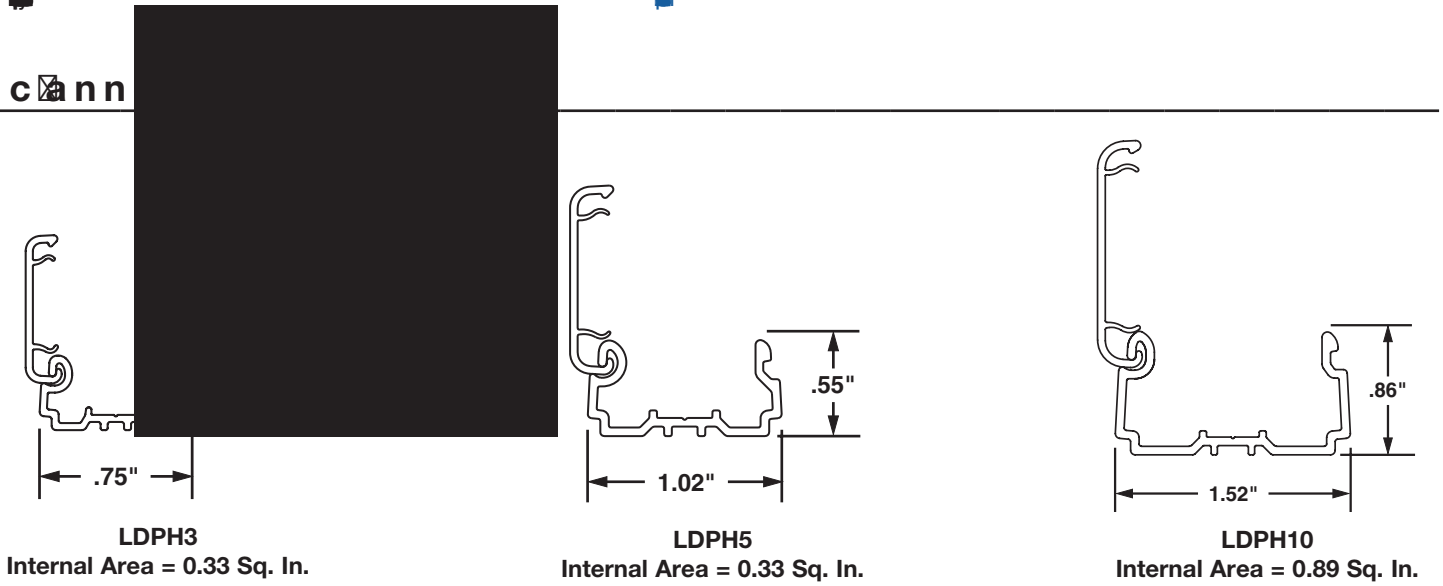

Pan-Way® Hinged LDPH Raceway System

wire fill

Raceway Type and Configuration	Fill Area (in²)	Electrical Cables			Data Grade Cables										Coax Cables			Fiber Optic Cable											
		1/2"	3/4"	1"	1/2"	3/4"	1"	1 1/4"	1 1/2"	1 3/4"	2"	2 1/4"	2 1/2"	2 3/4"	3"	3 1/2"	4"	4 1/2"	5"	5 1/2"	6"	6 1/2"	7"	7 1/2"	8"	8 1/2"	9"	9 1/2"	10"
		1/2"	3/4"	1"	1/2"	3/4"	1"	1 1/4"	1 1/2"	1 3/4"	2"	2 1/4"	2 1/2"	2 3/4"	3"	3 1/2"	4"	4 1/2"	5"	5 1/2"	6"	6 1/2"	7"	7 1/2"	8"	8 1/2"	9"	9 1/2"	10"
		1/2"	3/4"	1"	1/2"	3/4"	1"	1 1/4"	1 1/2"	1 3/4"	2"	2 1/4"	2 1/2"	2 3/4"	3"	3 1/2"	4"	4 1/2"	5"	5 1/2"	6"	6 1/2"	7"	7 1/2"	8"	8 1/2"	9"	9 1/2"	10"
		1/2"	3/4"	1"	1/2"	3/4"	1"	1 1/4"	1 1/2"	1 3/4"	2"	2 1/4"	2 1/2"	2 3/4"	3"	3 1/2"	4"	4 1/2"	5"	5 1/2"	6"	6 1/2"	7"	7 1/2"	8"	8 1/2"	9"	9 1/2"	10"
LDPH3	0.33	☒	☒	☒	☒	☒	☒	☒	☒	☒	☒	☒	☒	☒	☒	☒	☒	☒	☒	☒	☒	☒	☒	☒	☒	☒	☒	☒	☒
LDPH5	0.33	☒	☒	☒	☒	☒	☒	☒	☒	☒	☒	☒	☒	☒	☒	☒	☒	☒	☒	☒	☒	☒	☒	☒	☒	☒	☒	☒	☒
LDPH10	0.89	☒	☒	☒	☒	☒	☒	☒	☒	☒	☒	☒	☒	☒	☒	☒	☒	☒	☒	☒	☒	☒	☒	☒	☒	☒	☒	☒	☒

cann