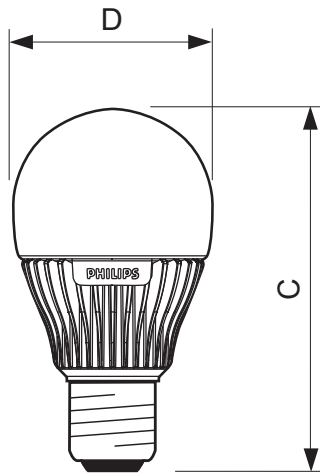

Dimensional drawing

7W/8W, E26/E27, A19/A60, dimmable

Product	C (Norm)	C1 (Max)	D (Norm)	D1 (Norm)
LED 8W E26 WW 2700K 120V A19 Dimmable	-	4.334	-	2.384

© 2012 Koninklijke Philips Electronics N.V.
All rights reserved.

Specifications are subject to change without notice. Trademarks are the property of Koninklijke Philips Electronics N.V. or their respective owners.

www.philips.com/lighting

2012, February 1
data subject to change