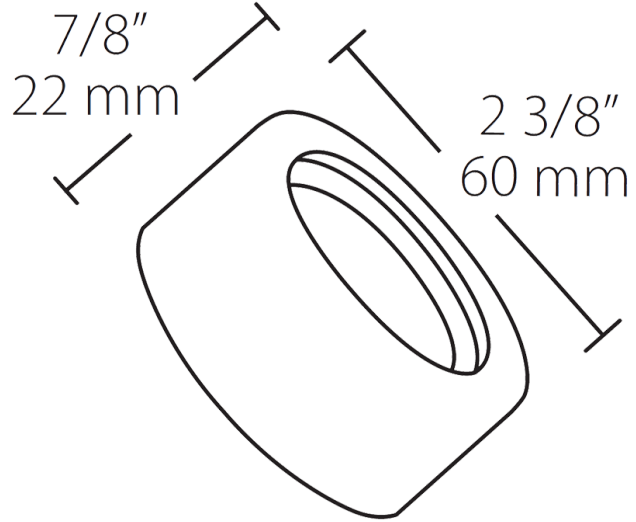

Dimensions

Features

- Microprismatic diffusion lens for smooth and even light distribution
- Precision die-cast aluminum housing
- 5-Year, No-Compromise Warranty