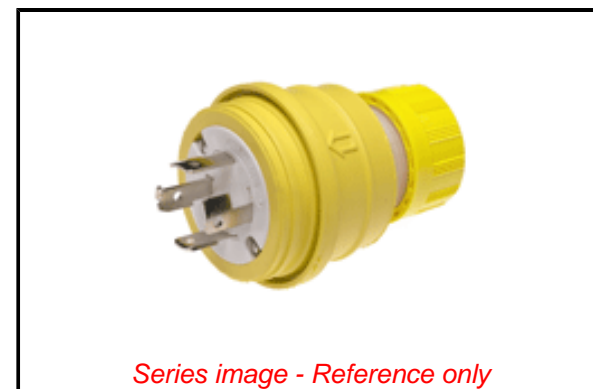

PLEASE CHECK WWW.MOLEX.COM FOR LATEST PART INFORMATION

Part Number: [1301470015](#)
Status: **Active**
Overview: [Watertite Wet-Location Wiring Solutions](#)
Description: Watertite Plug with Locking Blade, 4 Pole/4 Wire, Non-NEMA, 208V, Cord Grip Body Size F4

Documents:

[Drawing (PDF)](#) [Product Literature (PDF)](#)
[RoHS Certificate of Compliance (PDF)](#)

Agency Certification

CSA LR6837
UL E10176

General

Product Family [Wiring Devices](#)
Series [130147](#)
IP Rating IP67
NEMA Configuration Non-NEMA
Overview [Watertite Wet-Location Wiring Solutions](#)
Product Name Watertite
Receptacle Type N/A
Specialty N/A
Type Plug
UPC 78678871291

Physical

Cord Grip Body Size F4 1"
Flange No
Flip Lid No
Gender Male
Length N/A
Locking Blade Yes
Net Weight 390.996/g
Poles 4-pole/4-wire

Electrical

Cord Type N/A
Current - Maximum per Contact 20.0A
GFCI No
Lighted Connector No
Voltage - Maximum 208V

Material Info

Engineering Number 26W09

Reference - Drawing Numbers

Sales Drawing 1301470015-000

Series image - Reference only

EU ELV

Not Relevant

EU RoHS

Not Reviewed

REACH SVHC

Not Reviewed

Halogen-Free

Status

Not Reviewed

For more information, please visit [Contact US](#)

China ROHS

Not Reviewed

ELV

Not Relevant

RoHS Phthalates

Not Reviewed

Search Parts in this Series

[130147 Series](#)