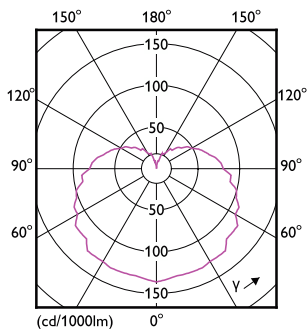

Light Distribution Diagram - 8A19/LED/BLUE/P/ND 120V 4/1FB