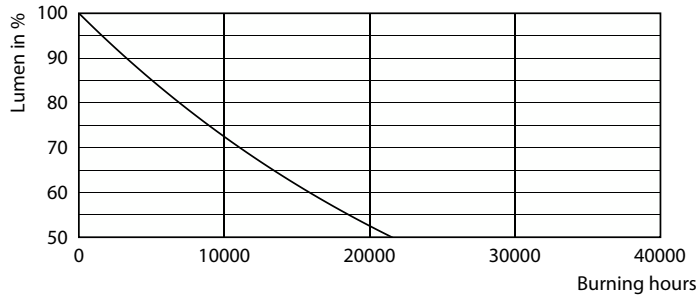

Specialty Lamps

Lifetime

Lumen Maintenance Diagram - 8A19/LED/BLUE/P/ND 120V 4/1FB

Life Expectancy Diagram - 8A19/LED/BLUE/P/ND 120V 4/1FB