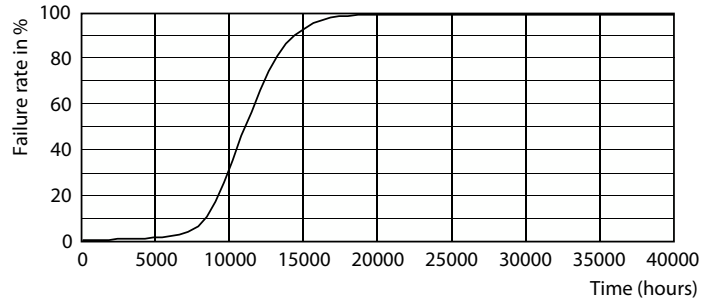

Specialty Lamps

Lifetime

Lumen Maintenance Diagram - 8A19/LED/BLUE/P/ND 120V 4/1FB

Life Expectancy Diagram - 8A19/LED/BLUE/P/ND 120V 4/1FB