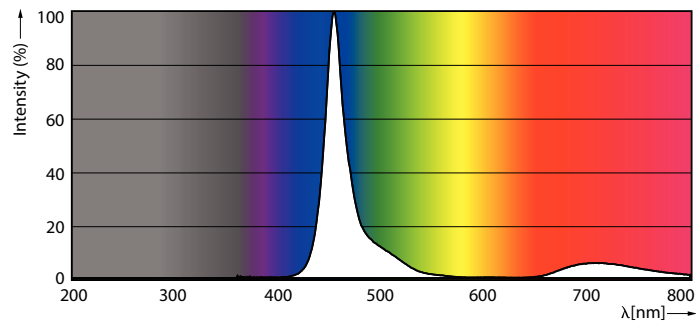

Photometric data

Spectral Power Distribution Colour - 8A19/LED/BLUE/P/ND 120V 4/1FB