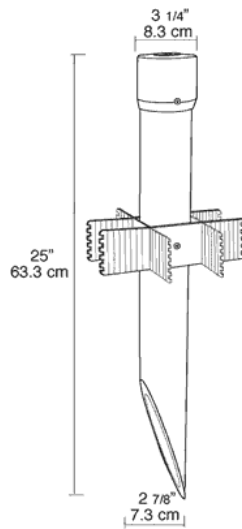

Dimensions

Features

Cleanly styled molded PVC cap

Rugged extruded PVC pipe

Sturdy "Ground Grabber" stabilizer with teeth and ribs for maximum stability

Also available a 19" PVC post and an extra rugged Die cast aluminum cap for heavier HID floods

Rounded edges protect wires

1/2" threaded hole fits standard floodlights & lawn lights

Post Adapter lets you add outlets and sensors