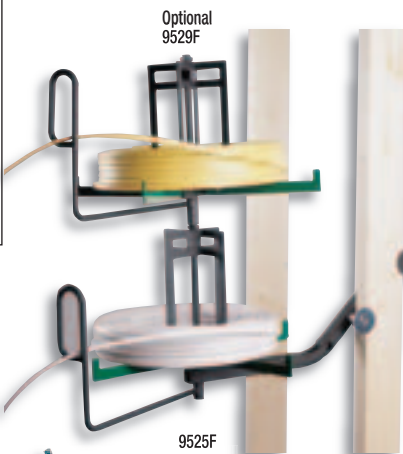

## Armored Coiled Cable Dispenser/Transporter

- Dispense one coil of armored cable, flexible conduit, Greenfield® or NM-B cable fast and easy without twists or tangles.
- Base with adjustable tension control rotates to dispense the cable without overpulling.
- Large pulling eye rotates freely.
- Transport up to three coils.

CAT. NO.	UPC NO.	DESCRIPTION
37202	37202	Armored Cable Dispenser/Transporter

SPECIFICATIONS	
<b>Size</b>	45" (1143 mm) high x 28-1/2" (724 mm) wide x 29" (736 mm) deep.
<b>Capacity</b>	Dispense - One 250' (76.2 m) coil of 14/2, 14/3, 12/2, or 12/3 armored cable or romex. Transport - Three Coils, maximum capacity 250 lbs. (113 kg).
<b>Weight</b>	45 lbs. (20.4 kg)

## Caddy Basket Cable Dispenser

Fold for easy storage

Optional 9529F

9525F

9510 Wire Cart sold separately (see page 141)

9527

### STUD MOUNT CADDY (9525F)

- Fits both 2x4 and 2x6 studs.
- Dispense coils of NM-B or armored cable.
- Swivel eyelet eliminates tangles.
- Add 9529F basket to double capacity.
- Folds for easy storage.