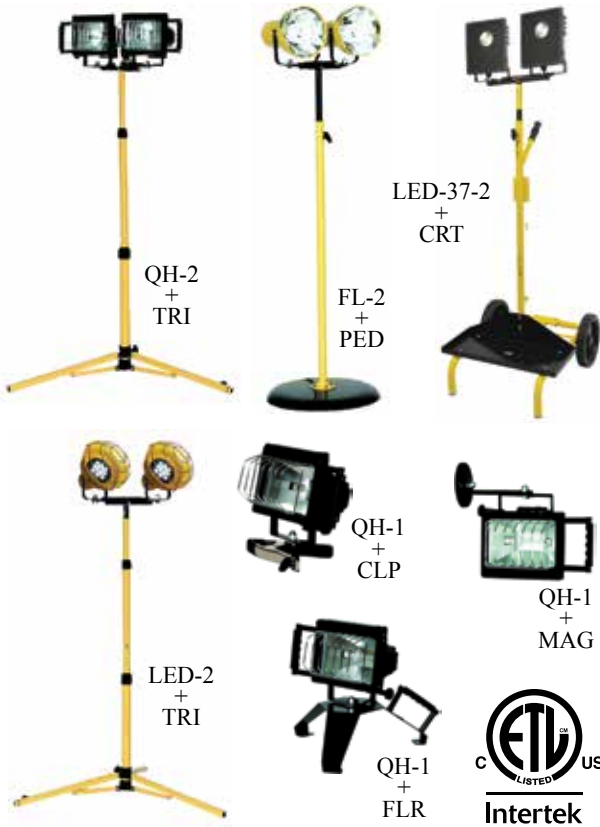

Portable Utility Lights

Incandescent, Fluorescent, and LED Series

Features

- Chip resistant safety yellow & black powder coating finish for high visibility and durability
- 15' long 18/3 SJT, 120V cordset with NEMA 15-5 grounded plug
- Shade will swivel 300° horizontally and 210° vertically
- On/Off switch, bulb, and wire guard included on each light head
- Made in U.S.A. with domestic and foreign components

Lamp Specifications - LED & FL

- Aluminum shade is 9 3/8" long with 7 3/4" diameter opening and will swivel 300° horizontally and 210° vertically
- LED 1 & 2 models are designed with an acrylic lens cover over each of the 12 single Watt LED emitters. Constructed with narrow 15° angle beam generating 960 lumens per bulb.
- FL models include a 55W spiral fluorescent bulb and internal reflector for maximum illumination at shorter distances.
- ETL C/US Listed for indoor & semi-protected outdoor use

Lamp Specifications - LED-37

- Lexan housing
- Safety glass front lens cover
- NEMA 4 rated enclosure
- Can be used with dock arm, pedestal, cart, and tripod bases only.
- Push button on-off switch
- 15' power cord
- Compliant with RoHS 2 Directive (2011/65/EU), that of which includes the application exemptions outlined in Annex III of the directive.

Lamp Specifications - QH

- QH models include a 500 Watt quartz halogen bulb and weatherproof die cast aluminum light head with impact resistant lens
- Each shade size is 9" wide x 7 1/4" high x 9 3/4" deep
- ETL C/US listed for indoor & semi-protected outdoor use