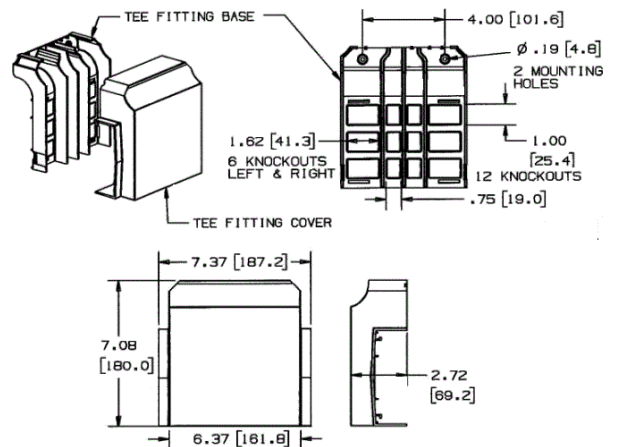

Raceway
 Non-Metallic Raceway
 PB3 BaseTrak® Tee Base and Cover

HUBBELL

Features

- Full capacity 1¼ in. bend radius tee.

Ordering Information

Description	Color	UPC Number	Catalog Number
Tee Base and Cover	Office White	783585610436	PB3TCBCA

Listings

UL Listed
 CSA Certified

Specifications

Height	7.08"
Width	7.37"
Length	2.72"

Online Resources

Customer Use Drawing
 eCatalog
 Installation Instructions

Dimensions in Inches (mm)

Hubbell Wiring Device-Kellems • Hubbell Incorporated (Delaware) • 40 Waterview Drive • Shelton, CT 06484