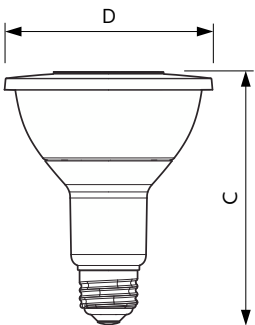

## Dimensional drawing

Product	D	C
12PAR30L/EXPERTCOLOR/F40/927/DIM	94.8 mm	93.1 mm