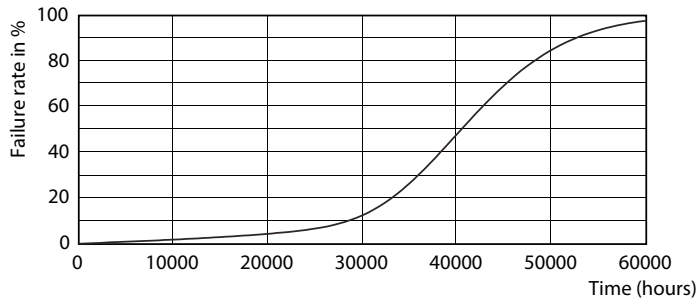

LED PAR30 S/L

Lifetime

ExpertColor PAR38 30S 30L Dim 120V Life Expectancy Diagram

Lumen Maintenance Diagram - 12PAR30L/EXPERTCOLOR/F40/927/DIM