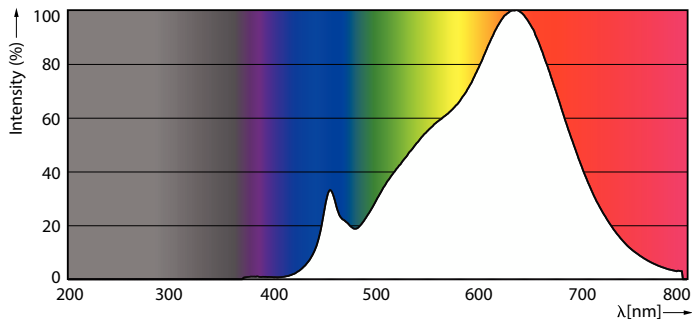

Photometric data

Spectral Power Distribution Colour - 12PAR30L/EXPERTCOLOR/F40/927/DIM