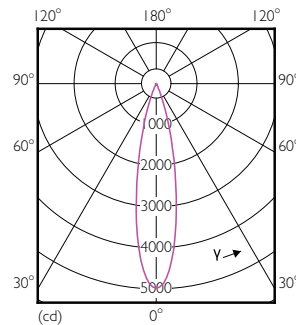

Light Distribution Diagram - 12PAR30L/EXPERTCOLOR/F40/927/DIM