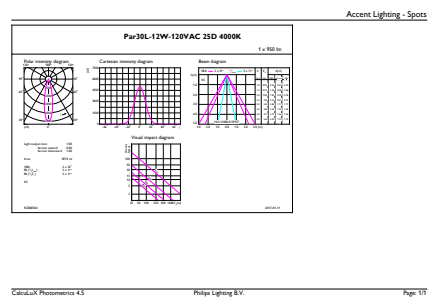

Accent Lighting Spots - 12PAR30L/EXPERTCOLOR/F40/927/DIM