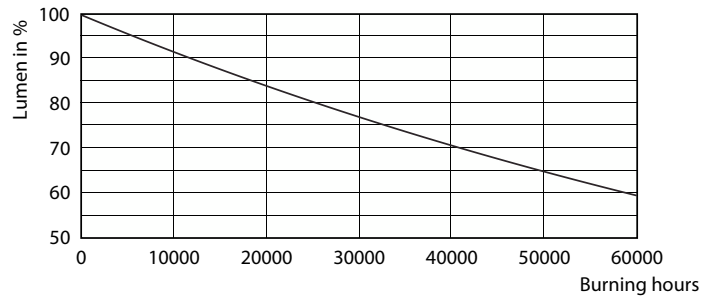

LED PAR30 S/L

Lifetime

ExpertColor PAR38 30S 30L Dim 120V Life Expectancy Diagram

Lumen Maintenance Diagram - 12PAR30L/EXPERTCOLOR/F40/927/DIM