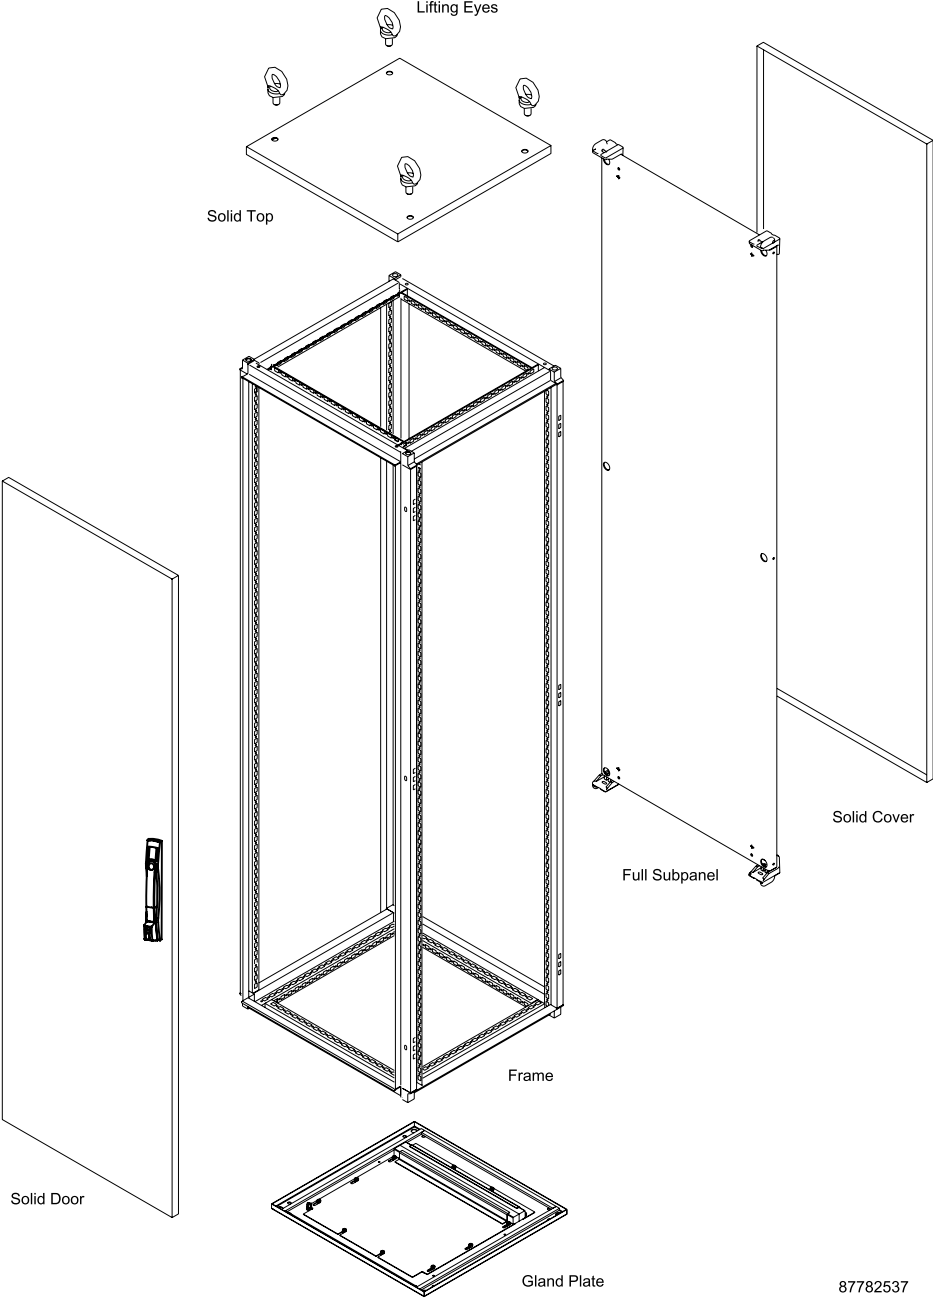

Standard Configuration

87782537