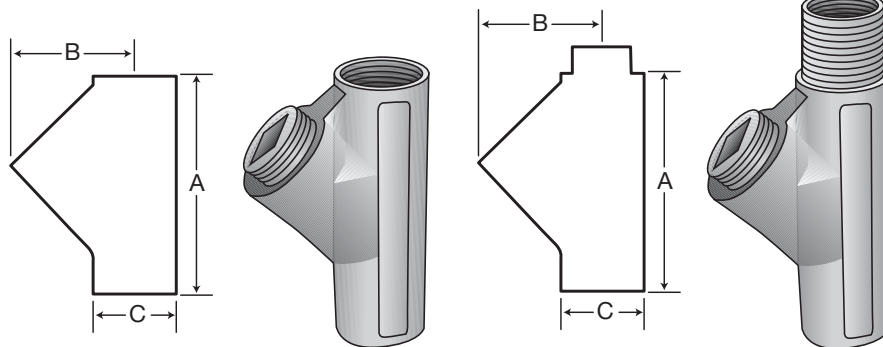

Vertical Sealing Fittings — 25%

Type EY

Female/Female

Type EYM

Male/Female

Use:

To seal conduits in vertical runs. To minimize the passage of gases and vapors and prevent the passage of flames from one portion of the electrical system to another through the conduit.

Features:

- Female/Female or Male/Female
- Tapered threads (NPT)
- Threaded for rigid conduit or IMC.
- 25% conductor fill
- Sealing Compound and Fiber - see page BA13
- EYM style supplied with removable close nipples

Applicable Third Party Standards:

UL Standard: 886

CSA Standard: C22.2 No. 30

NEC Articles 500-503 & 505

Mil. Spec: Mil-F-28675

Type EY
Female/Female

Type EYM
Male/Female

Trade Size (inches)	Catalog Number	Dimensions in Inches			Sealing Compound Required	Approx. Amt. Fiber/Hub Required
		(A) Overall Length	(B) Body Diameter	(C) Turning Radius		
1/2	EY-50	3 ³ / ₁₆	1 ¹ / ₈	1 ¹¹ / ₁₆	3/4 oz	1/32 oz
3/4	EY-75	3 ¹¹ / ₁₆	1 ¹ / ₈	2	1 ¹ / ₄ oz	1/16 oz
1	EY-100	4 ³ / ₈	1 ⁵ / ₈	2 ¹ / ₁₆	3 ³ / ₄ oz	1/8 oz
1 1/4	EY-125	5 ¹ / ₁₆	2	2 ⁵ / ₈	6 oz	1/4 oz
1 1/2	EY-150	5 ¹ / ₂	2 ¹ / ₄	3	9 oz	1/2 oz
2	EY-200	6 ¹ / ₄	2 ³ / ₄	3 ³ / ₈	15 oz	1 oz
1/2	EYM-50	3 ¹³ / ₁₆	1 ¹ / ₈	1 ¹¹ / ₁₆	3/4 oz	1/32 oz
3/4	EYM-75	4 ⁹ / ₁₆	1 ¹ / ₈	2	1 ¹ / ₄ oz	1/16 oz
1	EYM-100	4 ³ / ₈	1 ⁵ / ₈	2 ¹ / ₁₆	3 ³ / ₄ oz	1/8 oz
1 1/4	EYM-125	5 ¹³ / ₁₆	2	2 ⁵ / ₈	6 oz	1/4 oz
1 1/2	EYM-150	6 ¹ / ₄	2 ¹ / ₄	3	9 oz	1/2 oz
2	EYM-200	7	2 ³ / ₄	3 ³ / ₈	15 oz	1 oz