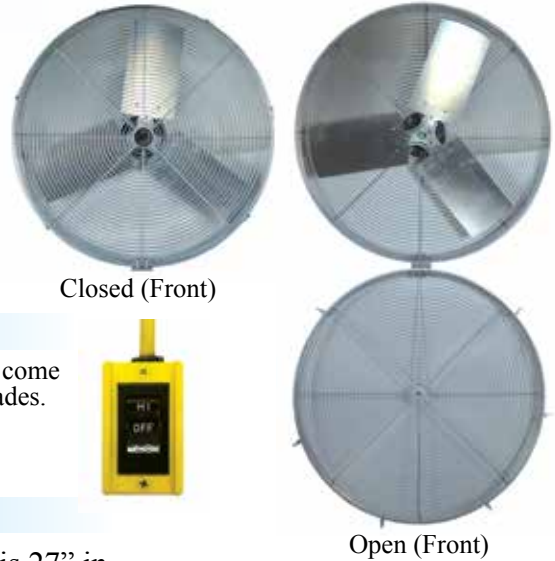

TPI Industrial Unassembled Maximum Duty Circulators

Features

- Easy access hinged guard
- 18" drop down, 2-Speed switch
- Cord options are shown below
- Steel hub/spider aluminum paddle blades
- Coated steel guards
- Meets OSHA standards
- Made in U.S.A. with domestic and foreign components.

DIMENSIONS	
24"	27" Diameter x 14.5" Depth
30"	33.5" Diameter x 14.5" Depth

- | | | |
|--|---|---|
| <ul style="list-style-type: none"> • 2-Speed • 1-Phase, 120V • Ball bearing • Frame size: 48 | <ul style="list-style-type: none"> • Totally enclosed • Permanent split capacitor • Permanently lubricated • 1/2" Shaft | <p>Note: 1/3 HP fans come with 3 paddle blades.</p> |
|--|---|---|

Product Specifications

- Pedestal pole adjusts the center of the fan from 48 to 67 inches.
- Pedestal steel dome base is 27" in diameter and has 5 carriage bolts.

TPI Industrial Mounts

Note: Motor, blades, guard, and mount are packed and shipped in a single UPS-able carton.

Standard Models

FAN TYPE		HIGH PERFORMANCE		
MOTOR	HP	1/3		
	SPEEDS	2		
CFM (HIGH/LOW) RPM (HIGH/LOW)	24"	4300 / 3900 1100 / 800		
	30"	5400 / 4700 1100 / 800		
COLOR		GRAY		
POLE ADJUSTMENT		52" to 78"		
WARRANTY		3 YEARS		
SIZE	TYPE of MOUNT	MFG CATALOG NUMBER	MFG MODEL NUMBER	WT. (LBS)
24"	Pedestal Mount	08745202	UHP 24-PJR	75
	Wall Mount	08745402	UHP 24-WJR	45
	I-Beam Mount	08745602	UHP 24-IJR	50
	Ceiling Mount	08745802	UHP 24-CJR	45
	Suspension Mount	08746002	UHP 24-SJR	43
30"	Pedestal Mount	08745302	UHP 30-PJR	78
	Wall Mount	08745502	UHP 30-WJR	48
	I-Beam Mount	08745702	UHP 30-IJR	53
	Ceiling Mount	08745902	UHP 30-CJR	48
	Suspension Mount	08746102	UHP 30-SJR	46