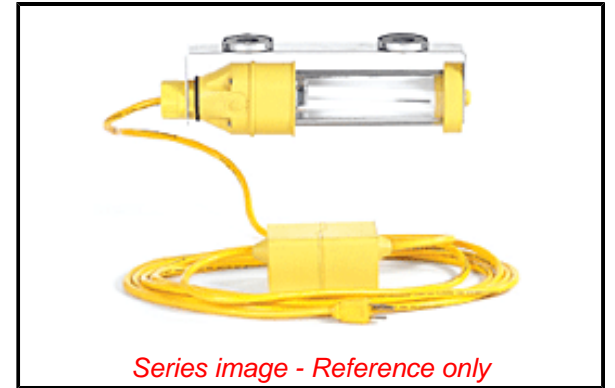

PLEASE CHECK WWW.MOLEX.COM FOR LATEST PART INFORMATION

Part Number: [1301080146](#)
Status: **Active**
Overview: [Wide-Area Lighting Products](#)
Description: Super-Safeway 40W Fluorescent Machine Light, Screw Mount with 18/3 SJTOOW Cord Type, Overall Cord Length 4.57m (15.0')

Documents:

[RoHS Certificate of Compliance (PDF)](#)   [Product Literature (PDF)](#)

Agency Certification

CSA   LR85374
UL   E174254

General

Product Family   Portable Lighting
Series   [130108](#)
NEMA Configuration   NEMA 5-15
Outlet   None
Overview   [Wide-Area Lighting Products](#)
Product Name   Super-Safeway
Type   Wide Area Lamps
UPC   78678861263

Physical

Cord Length - Primary   4.57m (15.0')
Cord Length - Secondary   N/A
Depth   76.20mm (3.000")
Duty   Industrial
Guard Included   No
Guard Type   N/A
Height   57.15mm (2.250")
Length   798.83mm (31.450")
Material - Globe   Clear Polycarbonate
Material - Guard   Nitrile Rubber 80 Shore A
Mounting Style   Screw-Bracket
Packaging Type   Carton
Socket Construction   N/A

Electrical

Bulb Type   Fluorescent
Cord Type - Primary   18/3 SJTOOW
Lamp Type   PL-L 40/41
Lamp Wattage - Maximum   40W
Lumens   2970
On/Off Switch   Yes
Voltage (Fixture) - Maximum   120VAC 60 HZ

Material Info

Engineering Number   1097-3M

EU ELV

Not Reviewed

EU RoHS

Not Reviewed

REACH SVHC

Not Reviewed

Halogen-Free

Status

Not Reviewed

For more information, please visit [Contact US](#)

China ROHS

Not Reviewed

ELV

Not Reviewed

RoHS Phthalates

Not Reviewed

Search Parts in this Series

[130108 Series](#)