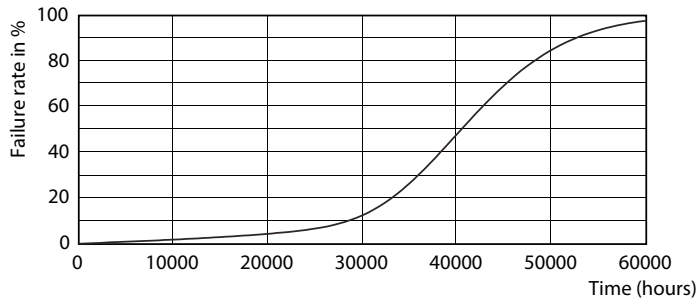

LED PAR30 S/L

Lifetime

ExpertColor PAR38 30S 30L Dim 120V Life Expectancy Diagram

Lumen Maintenance Diagram - 12PAR30L/EXPERTCOLOR/F25/927/DIM