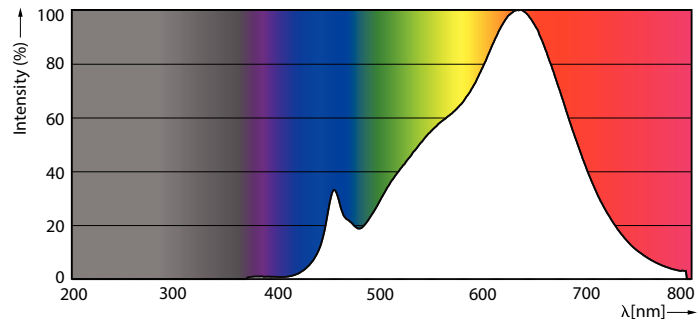

Photometric data

Spectral Power Distribution Colour - 12PAR30L/EXPERTCOLOR/F25/927/DIM