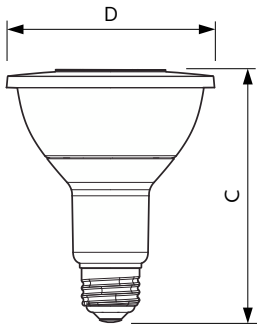

## 12PAR30L/EXPERTCOLOR/F25/927/DIM

Philips LED spots with a single optic beam, provide a clean beam that's free from shadows with beam angles from 15 and 40 degrees to suit every general lighting application.

### Product data

General Information		Starting Time (Nom)	
Cap-Base	E26 [Single Contact Medium Screw]		0.5 s
Nominal lifetime	40,000 hour(s)	Warm-up time to 60% light	0.5 s
Switching Cycle	50,000	Power Factor (Fraction)	0.9
Lighting Technology	LED	Voltage (Nom)	120 V
Light Technical		Temperature	
Color Code	927	T-Case Maximum (Nom)	85 °C
Beam Angle (Nom)	25 degree(s)	Controls and Dimming	
Luminous Flux	850 lm	Dimmable	Yes
Luminous Intensity (Nom)	4,200 cd	Mechanical and Housing	
Luminous Efficacy (rated) (Nom)	66.67 lm/W	Bulb Finish	Clear
Color Designation	Warm White (WW)	Bulb Material	Plastic
Correlated Color Temperature (Nom)	2700 K	Bulb Shape	PAR30L
Color Consistency	<6	Approval and Application	
Color rendering index (CRI)	95	Suitable For Accent Lighting	Yes
LLMF At End Of Nominal Lifetime (Nom)	70 %	Energy Consumption kWh/1000 h	- kWh
Operating and Electrical		Energy Certifications	Energy Star
Line Frequency	60 Hz	EU RoHS compliant	Yes
Input Frequency	60 Hz	Product Data	
Power Consumption	12 W	Order product name	12PAR30L/EXPERTCOLOR/F25/927/DIM
Lamp Current (Nom)	120 mA		
Wattage Equivalent	75 W		

## Dimensional drawing

Product	D	C
12PAR30L/EXPERTCOLOR/F25/927/DIM	94.8 mm	93.1 mm