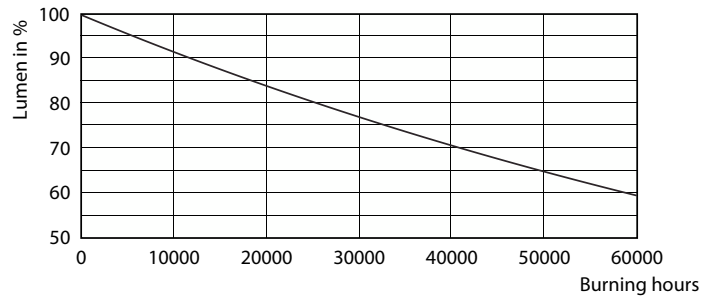

LED PAR30 S/L

Lifetime

ExpertColor PAR38 30S 30L Dim 120V Life Expectancy Diagram

Lumen Maintenance Diagram - 12PAR30L/EXPERTCOLOR/F25/927/DIM