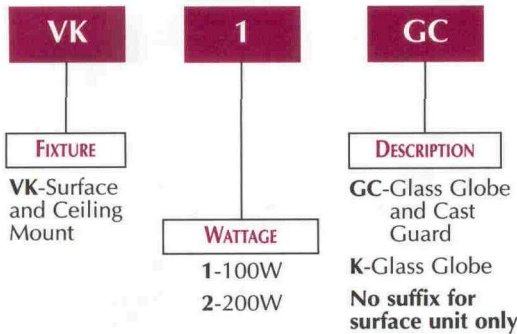

ORDERING INFORMATION

CATALOG NUMBER:

Example: VK1GC

ROUGHLYTE SERIES VAPORTIGHT- CEILING AND SURFACE MOUNT

ACCESSORIES

SEE PAGE 14-170

TECHNICAL INFORMATION

VK fixtures are not supplied with a lamp. Medium base incandescent A lamp, clear or coated.

DIMENSIONS

Catalog No.	Height (H)	Dia (D)
VK1	2"	4-1/8"
VK2	2"	5-1/8"
VK1K	7"	4-1/4"
VK2K	8-3/4"	5-1/8"
VK1GC	7-1/2"	4-1/4"
VK2GC	9-1/4"	5-1/4"

VK1 Round Surface Adapter

VK1GC Ceiling Unit with Cast Guard and Glass Globe

VK1

PRODUCT SPECIFICATIONS

- VK Roughlyte Vaportight fixtures are for use on ceilings and canopies. VK units guard against moisture and debris in exterior applications (for globe down mounting only). Not recommended for hazardous locations.
- 100W fixtures fit all 3-1/2" round and octagon boxes and all 4" round boxes.
- Heat and shock resistant glass or polycarbonate globe.
- Sockets are pre-wired with extra long 1/2" stripped leads.
- For 3/4" conduit, use VK series with VXL13 universal box.
- Patented.