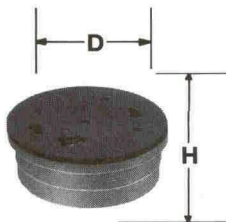

ORDERING INFORMATION

CATALOG NUMBER:

Example: VK1GC

ROUGHLYTE SERIES VAPORTIGHT- CEILING AND SURFACE MOUNT

ACCESSORIES

SEE PAGE 14-170

TECHNICAL INFORMATION

VK fixtures are not supplied with a lamp. Medium base incandescent A lamp, clear or coated.

DIMENSIONS

Catalog No.	Height (H)	Dia (D)
VK1	2"	4-1/8"
VK2	2"	5-1/8"
VK1K	7"	4-1/4"
VK2K	8-3/4"	5-1/8"
VK1GC	7-1/2"	4-1/4"
VK2GC	9-1/4"	5-1/4"

VK1 Round Surface Adapter

VK1GC Ceiling Unit with Cast Guard and Glass Globe

VK1

PRODUCT SPECIFICATIONS

- VK Roughlyte Vaportight fixtures are for use on ceilings and canopies. VK units guard against moisture and debris in exterior applications (for globe down mounting only). Not recommended for hazardous locations.
- 100W fixtures fit all 3-1/2" round and octagon boxes and all 4" round boxes.
- Heat and shock resistant glass or polycarbonate globe.
- Sockets are pre-wired with extra long 1/2" stripped leads.
- For 3/4" conduit, use VK series with VXL13 universal box.
- Patented.