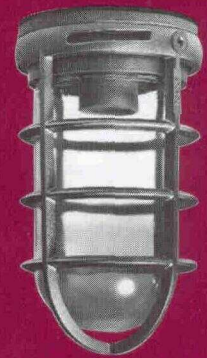

ORDERING INFORMATION

CATALOG NUMBER:

Example: VK1GC

ROUGHLYTE SERIES VAPORTIGHT- CEILING AND SURFACE MOUNT

ACCESSORIES

SEE PAGE 14-170

TECHNICAL INFORMATION

VK fixtures are not supplied with a lamp. Medium base incandescent A lamp, clear or coated.

DIMENSIONS

Catalog No.	Height (H)	Dia (D)
VK1	2"	4-1/8"
VK2	2"	5-1/8"
VK1K	7"	4-1/4"
VK2K	8-3/4"	5-1/8"
VK1GC	7-1/2"	4-1/4"
VK2GC	9-1/4"	5-1/4"

VK1 Round Surface Adapter

VK1GC Ceiling Unit with Cast Guard and Glass Globe

VK1

PRODUCT SPECIFICATIONS

- VK Roughlyte Vaportight fixtures are for use on ceilings and canopies. VK units guard against moisture and debris in exterior applications (for globe down mounting only). Not recommended for hazardous locations.
- 100W fixtures fit all 3-1/2" round and octagon boxes and all 4" round boxes.
- Heat and shock resistant glass or polycarbonate globe.
- Sockets are pre-wired with extra long 1/2" stripped leads.
- For 3/4" conduit, use VK series with VXL13 universal box.
- Patented.