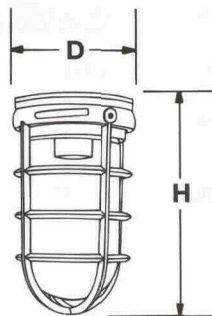

DIMENSIONS

Catalog No.	Height (H)	Dia (D)
VK1	2"	4-1/8"
VK2	2"	5-1/8"
VK1K	7"	4-1/4"
VK2K	8-3/4"	5-1/8"
VK1GC	7-1/2"	4-1/4"
VK2GC	9-1/4"	5-1/4"

VK1 Round Surface Adapter

VK1GC Ceiling Unit with Cast Guard and Glass Globe

VK1

PRODUCT SPECIFICATIONS

- VK Roughlyte Vaportight fixtures are for use on ceilings and canopies. VK units guard against moisture and debris in exterior applications (for globe down mounting only). Not recommended for hazardous locations.
- 100W fixtures fit all 3-1/2" round and octagon boxes and all 4" round boxes.
- Heat and shock resistant glass or polycarbonate globe.
- Sockets are pre-wired with extra long 1/2" stripped leads.
- For 3/4" conduit, use VK series with VXL13 universal box.
- Patented.