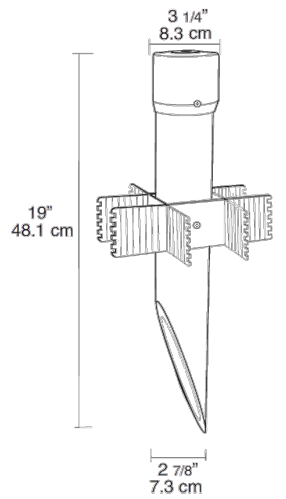

Dimensions

Features

Cleanly styled molded PVC cap

Rugged extruded PVC pipe

Sturdy "Ground Grabber" stabilizer with teeth and ribs for maximum stability

Also available a 19" PVC post and an extra rugged Die cast aluminum cap for heavier HID floods